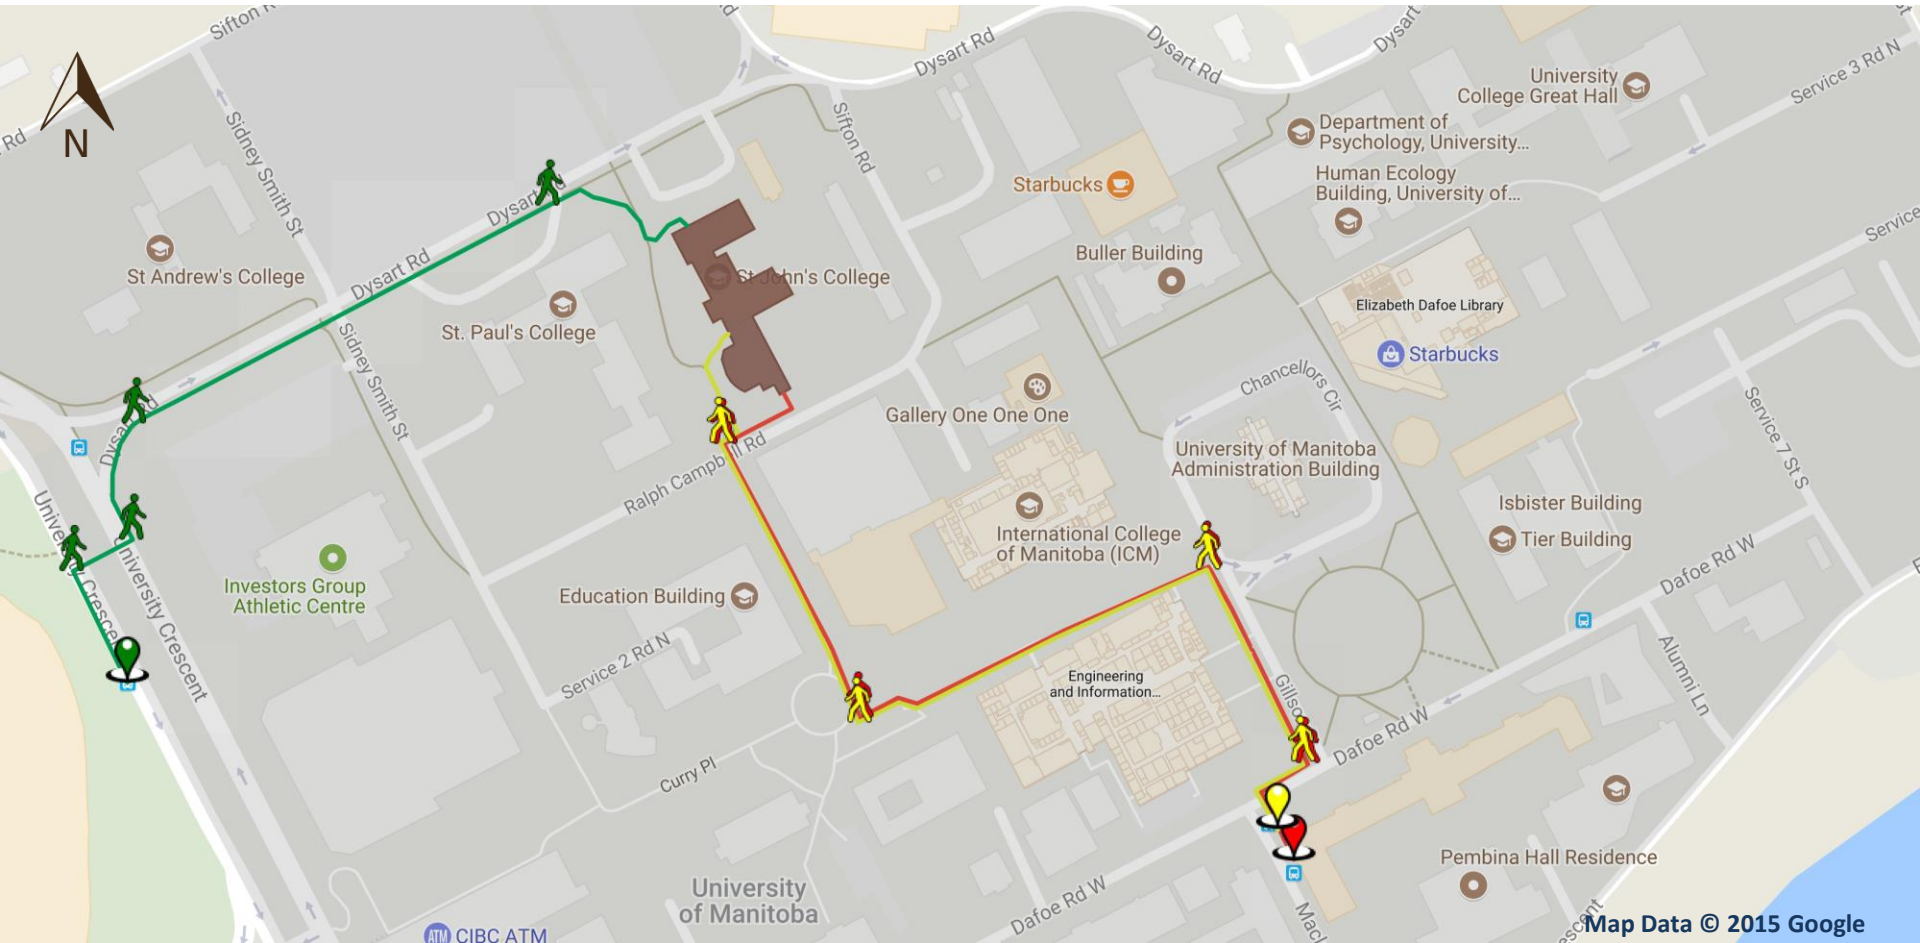

## Suggested Walking Routes

#### Route 1

Southbound University at  
Dysart (Buses from this  
station: 36, 60, 75, 76, 160,  
161, 185)

Cross over onto the other side  
of University Crescent

Head northwest on University  
Crescent toward Dysart Rd

#### Route 3

Westbound Dafoe at U of M  
(Buses from this station: 51,  
72, 78, 137, 162, 170)

Head northwest on Gillson St

Turn left, heading southwest

Turn right and head to Ralph  
Campbell Rd

Follow the remaining section

Walking Route 3